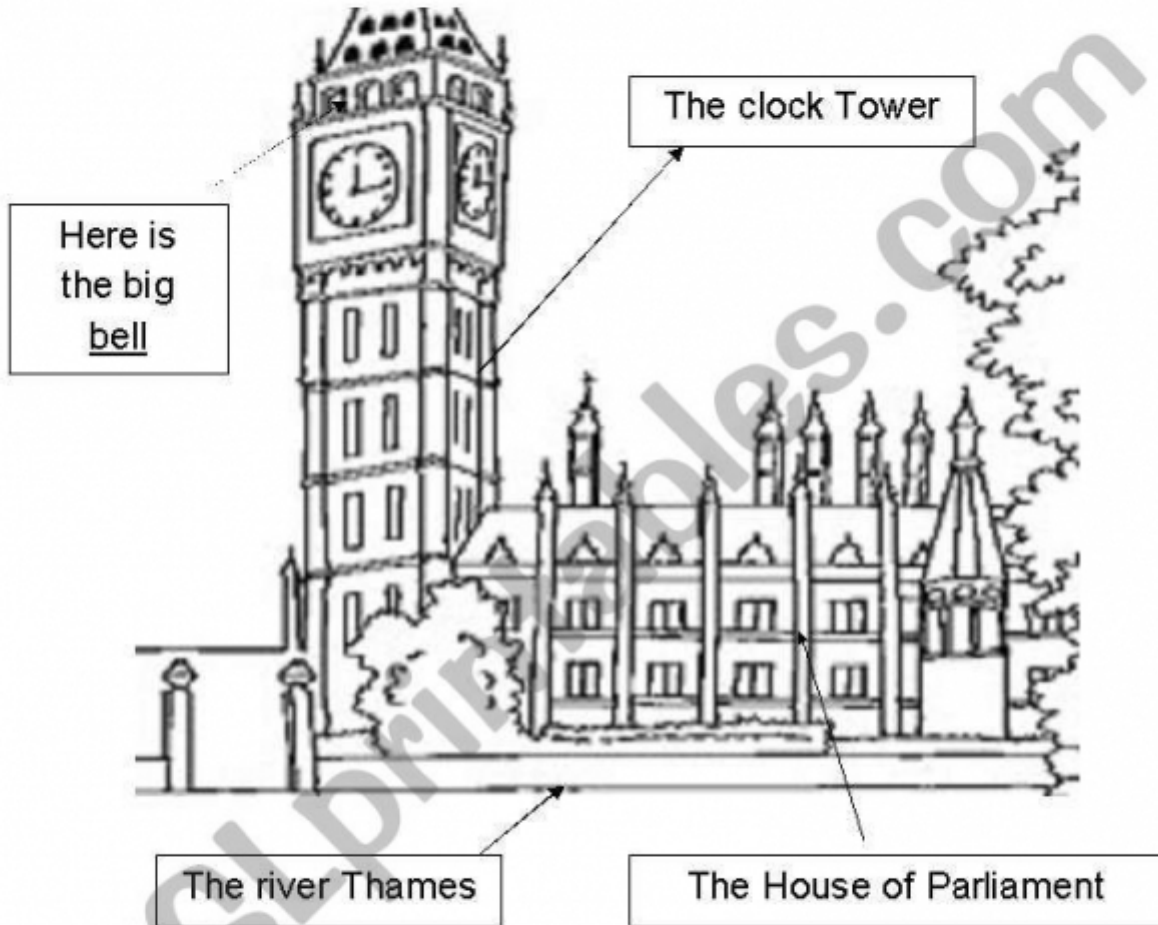

## BIG BEN : WHAT TIME IS IT ?

The great bell of 13 tons located in the "Clock Tower" at Westminster has hands the size of a bus. It chimes the hours for Londoners since 1859.

Big Ben overlooks the River Thames at 98 meters high. In the evening, the lamp lit at its peak indicates that Parliamentarians are at work.