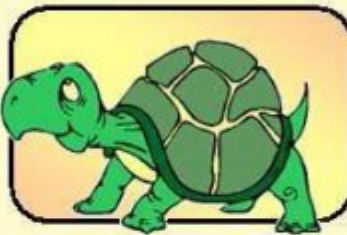

tortoise

Height	60 cm
Length	100 cm
Weight	160 kg
Top Speed	10 km/h
Age	255 yrs