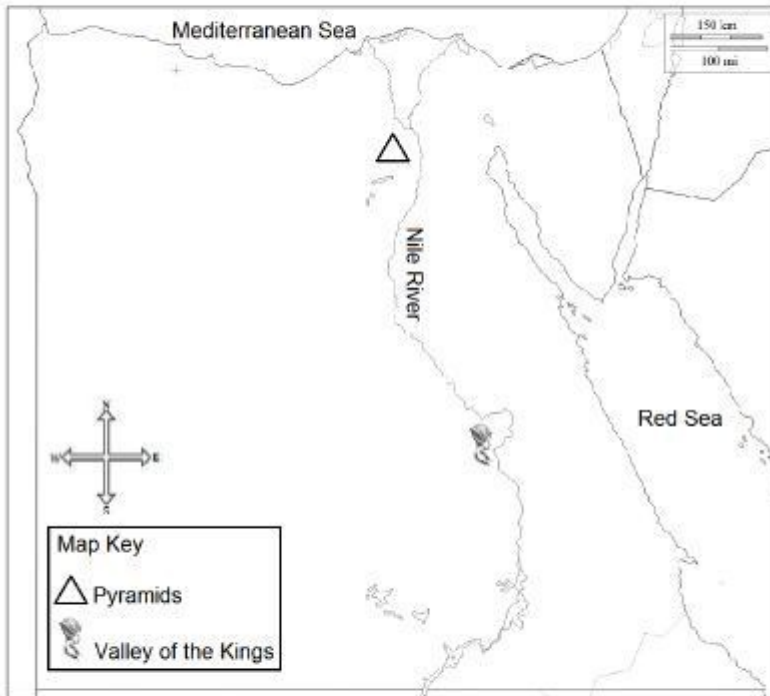

## Map of Ancient Egypt

1. Color the Nile River blue.
2. Color the Mediterranean Sea blue.
3. Color the Red Sea blue.
4. Color the location of the pyramids red.
5. Color the location of the Valley of the Kings orange.
6. Color the modern country of Egypt brown.